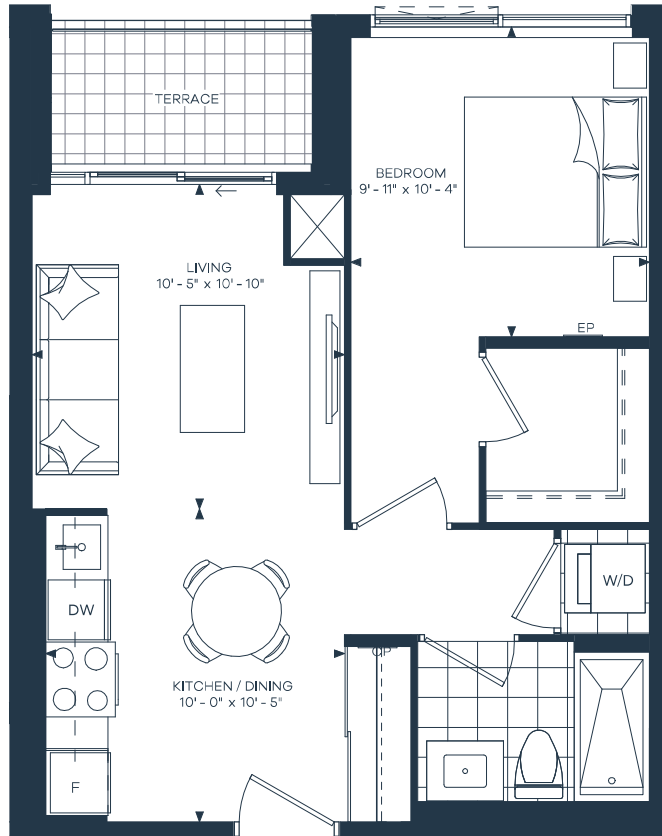

Oak 544

1 Bedroom

585 sq.ft.
Interior 544 sq.ft. Exterior 41 sq.ft.

3rd/4th Floor

2nd Floor

2nd Floor

3rd / 4th Floor