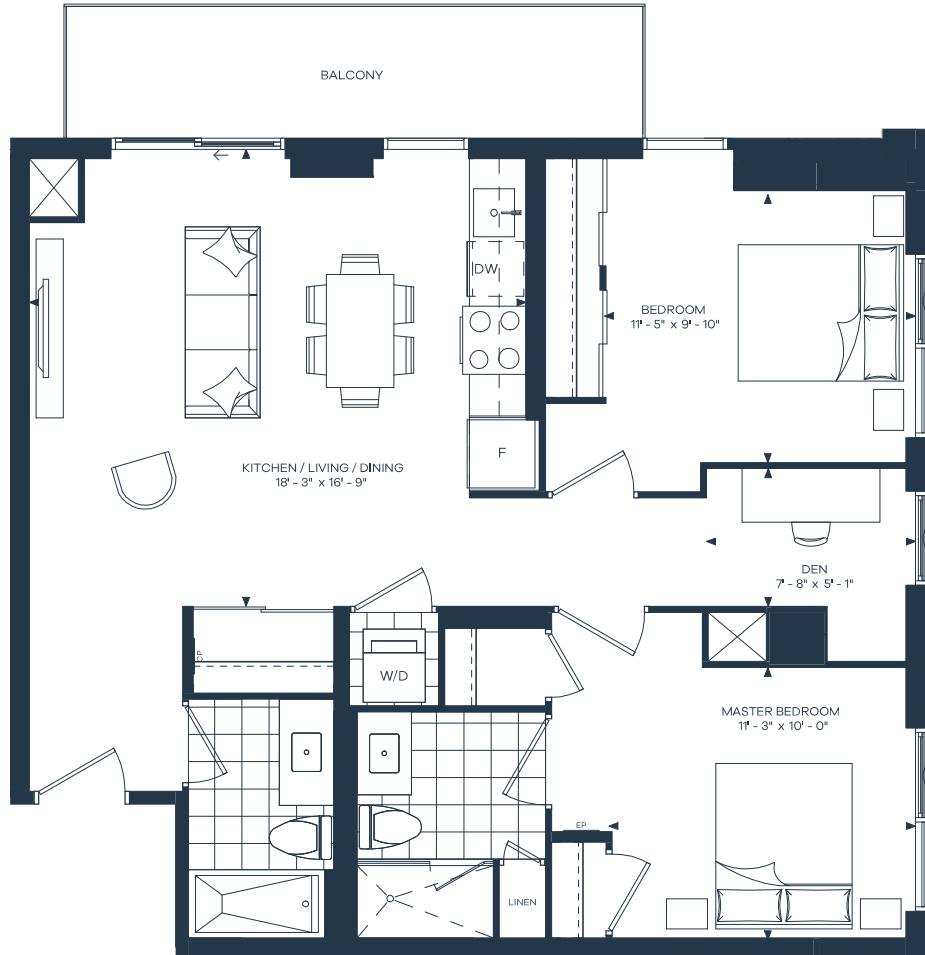

Juniper 988

2 Bedroom + Den

1090 sq.ft.
Interior 988 sq.ft. Exterior 102 sq.ft.

5th / 6th Floor