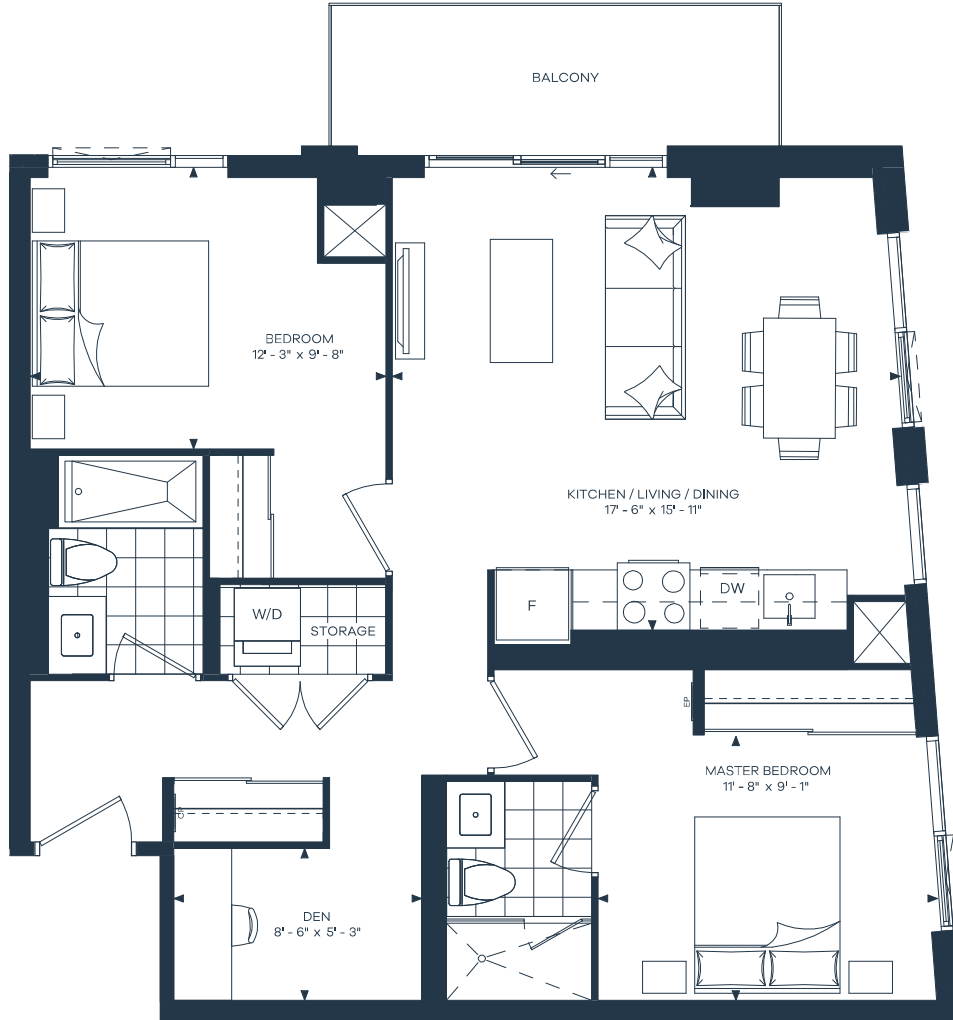

# Juniper 923

## 2 Bedroom + Den

998 sq.ft.  
Interior 923 sq.ft. Exterior 75 sq.ft.

2nd Floor

5th / 6th Floor