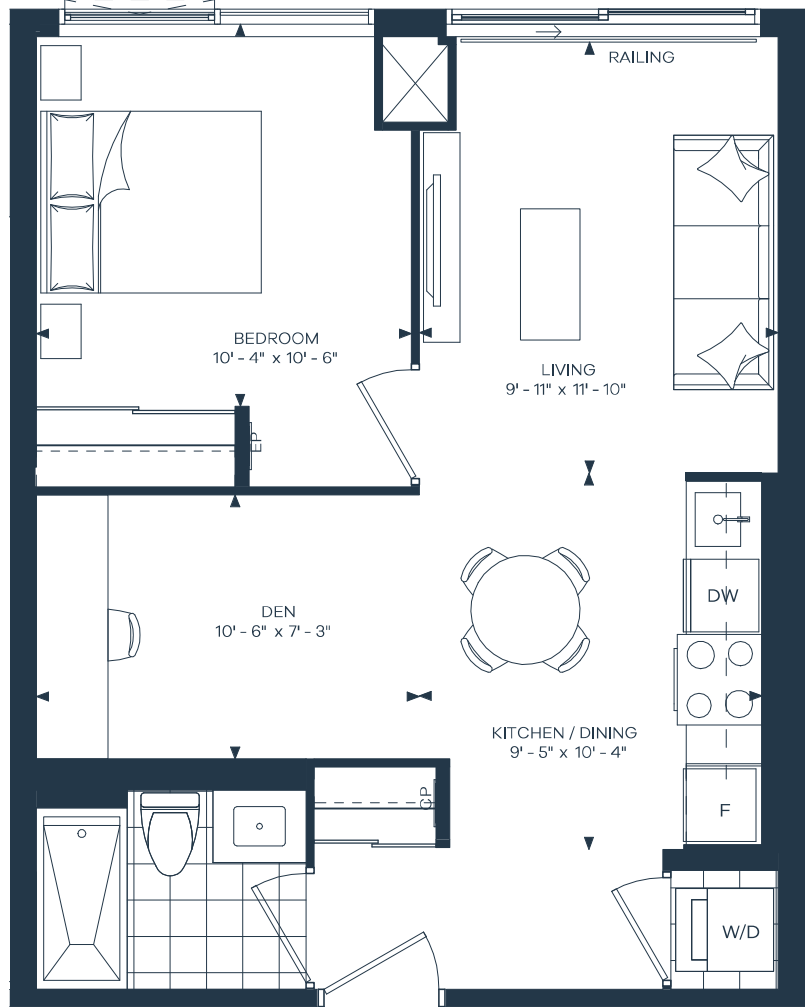

Cypress 610

1 Bedroom + Den

610 sq.ft.

2nd Floor

3rd / 4th Floor