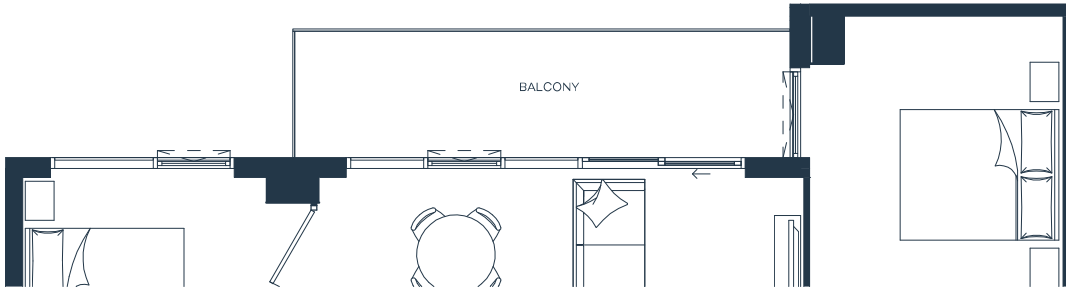

Cedar 810

2 Bedroom

950 sq.ft.
Interior 810 sq.ft. Exterior 140 sq.ft.

Balcony 92 sq.ft. - Total 902 sq.ft. 8th Floor

7th Floor

7th Floor

8th Floor