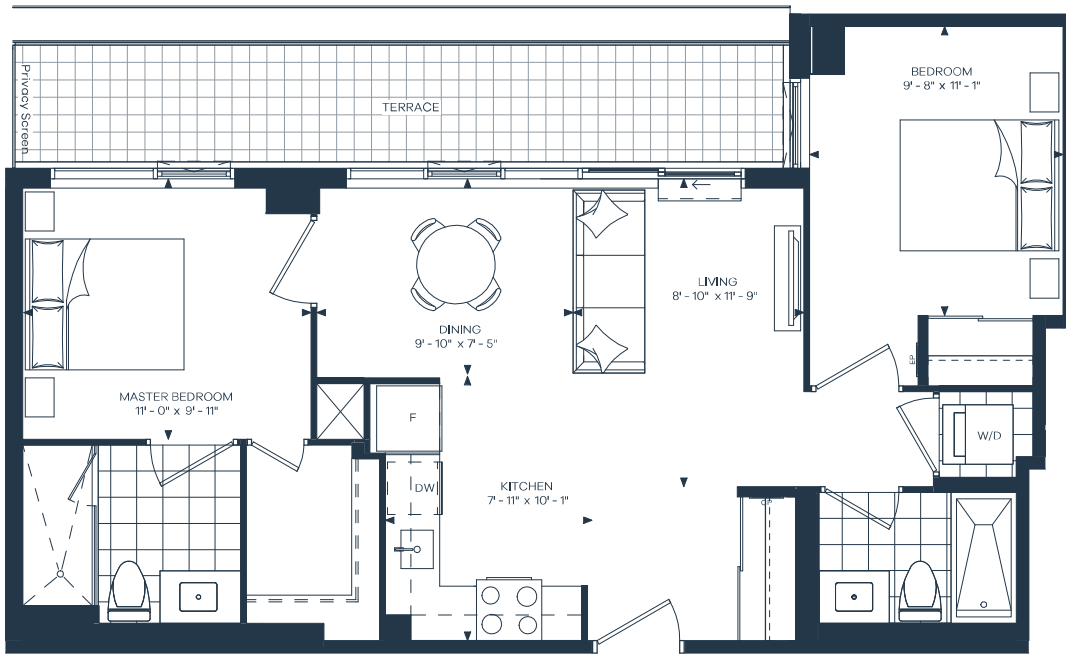

Cedar 810

2 Bedroom

950 sq.ft.
Interior 810 sq.ft. Exterior 140 sq.ft.

Balcony 92 sq.ft. - Total 902 sq.ft. 8th Floor

7th Floor

7th Floor

8th Floor